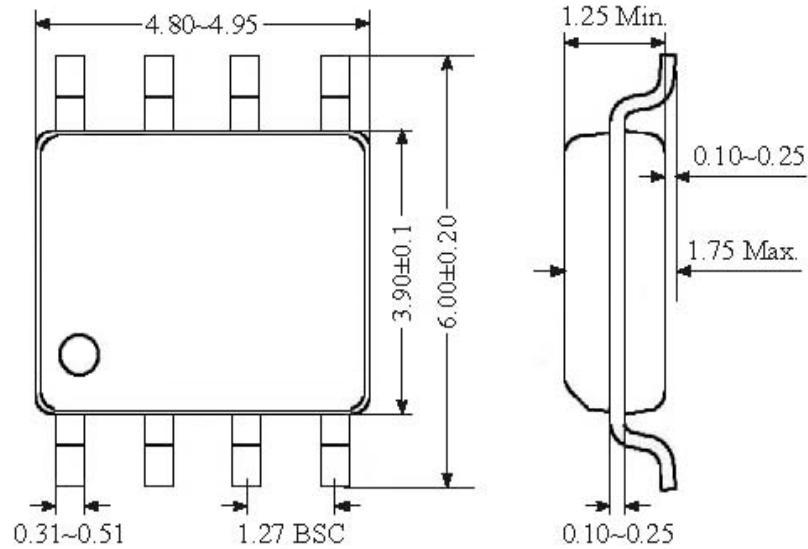

Package, Tube

SOP-8 150MIL (100pcs/per rail)

• Package

Unit : mm

• Tube

• Tube details